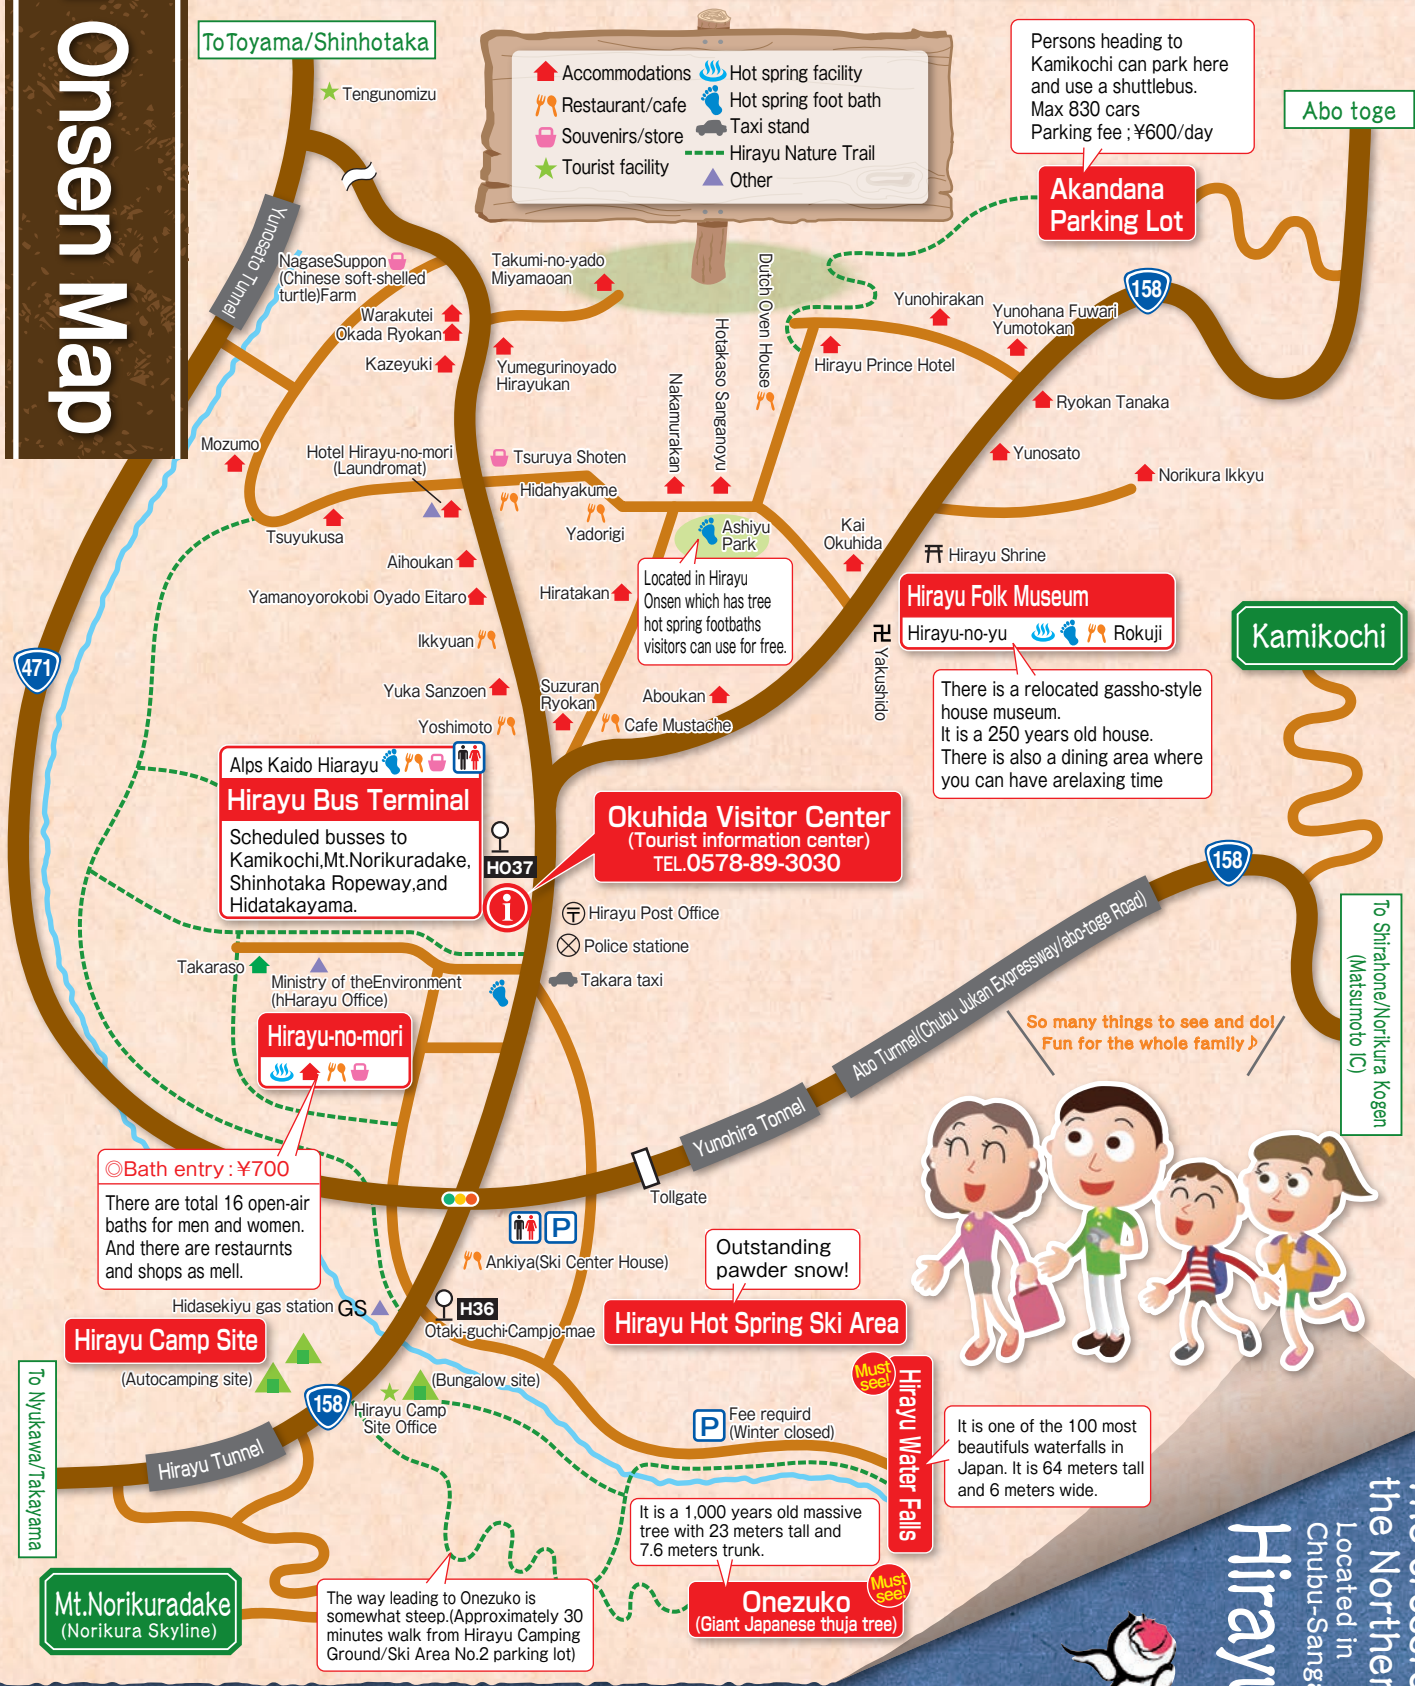

Hirayu Onsen Map

Mt. Kasagatake

Hirayu-no-yu

Hirayu Water Falls

Hirayu-Onsen

Hirayu Onsen Tourist Information Center

(Tourist Information Center in the Okuhida Visitor Center)
 〒506-1433 Hirayu Onsen, Okuhida Hot Spring Village, Takayama, Gifu
TEL.0578-89-3030 FAX.0578-89-3130
 ✉ yoyaku@hirayuonsen.or.jp http://www.hirayuonsen.or.jp/

The crossroads of
 the Northern Alps
 Located in
 Chubu-Sangaku National Park
Hirayu Onsen